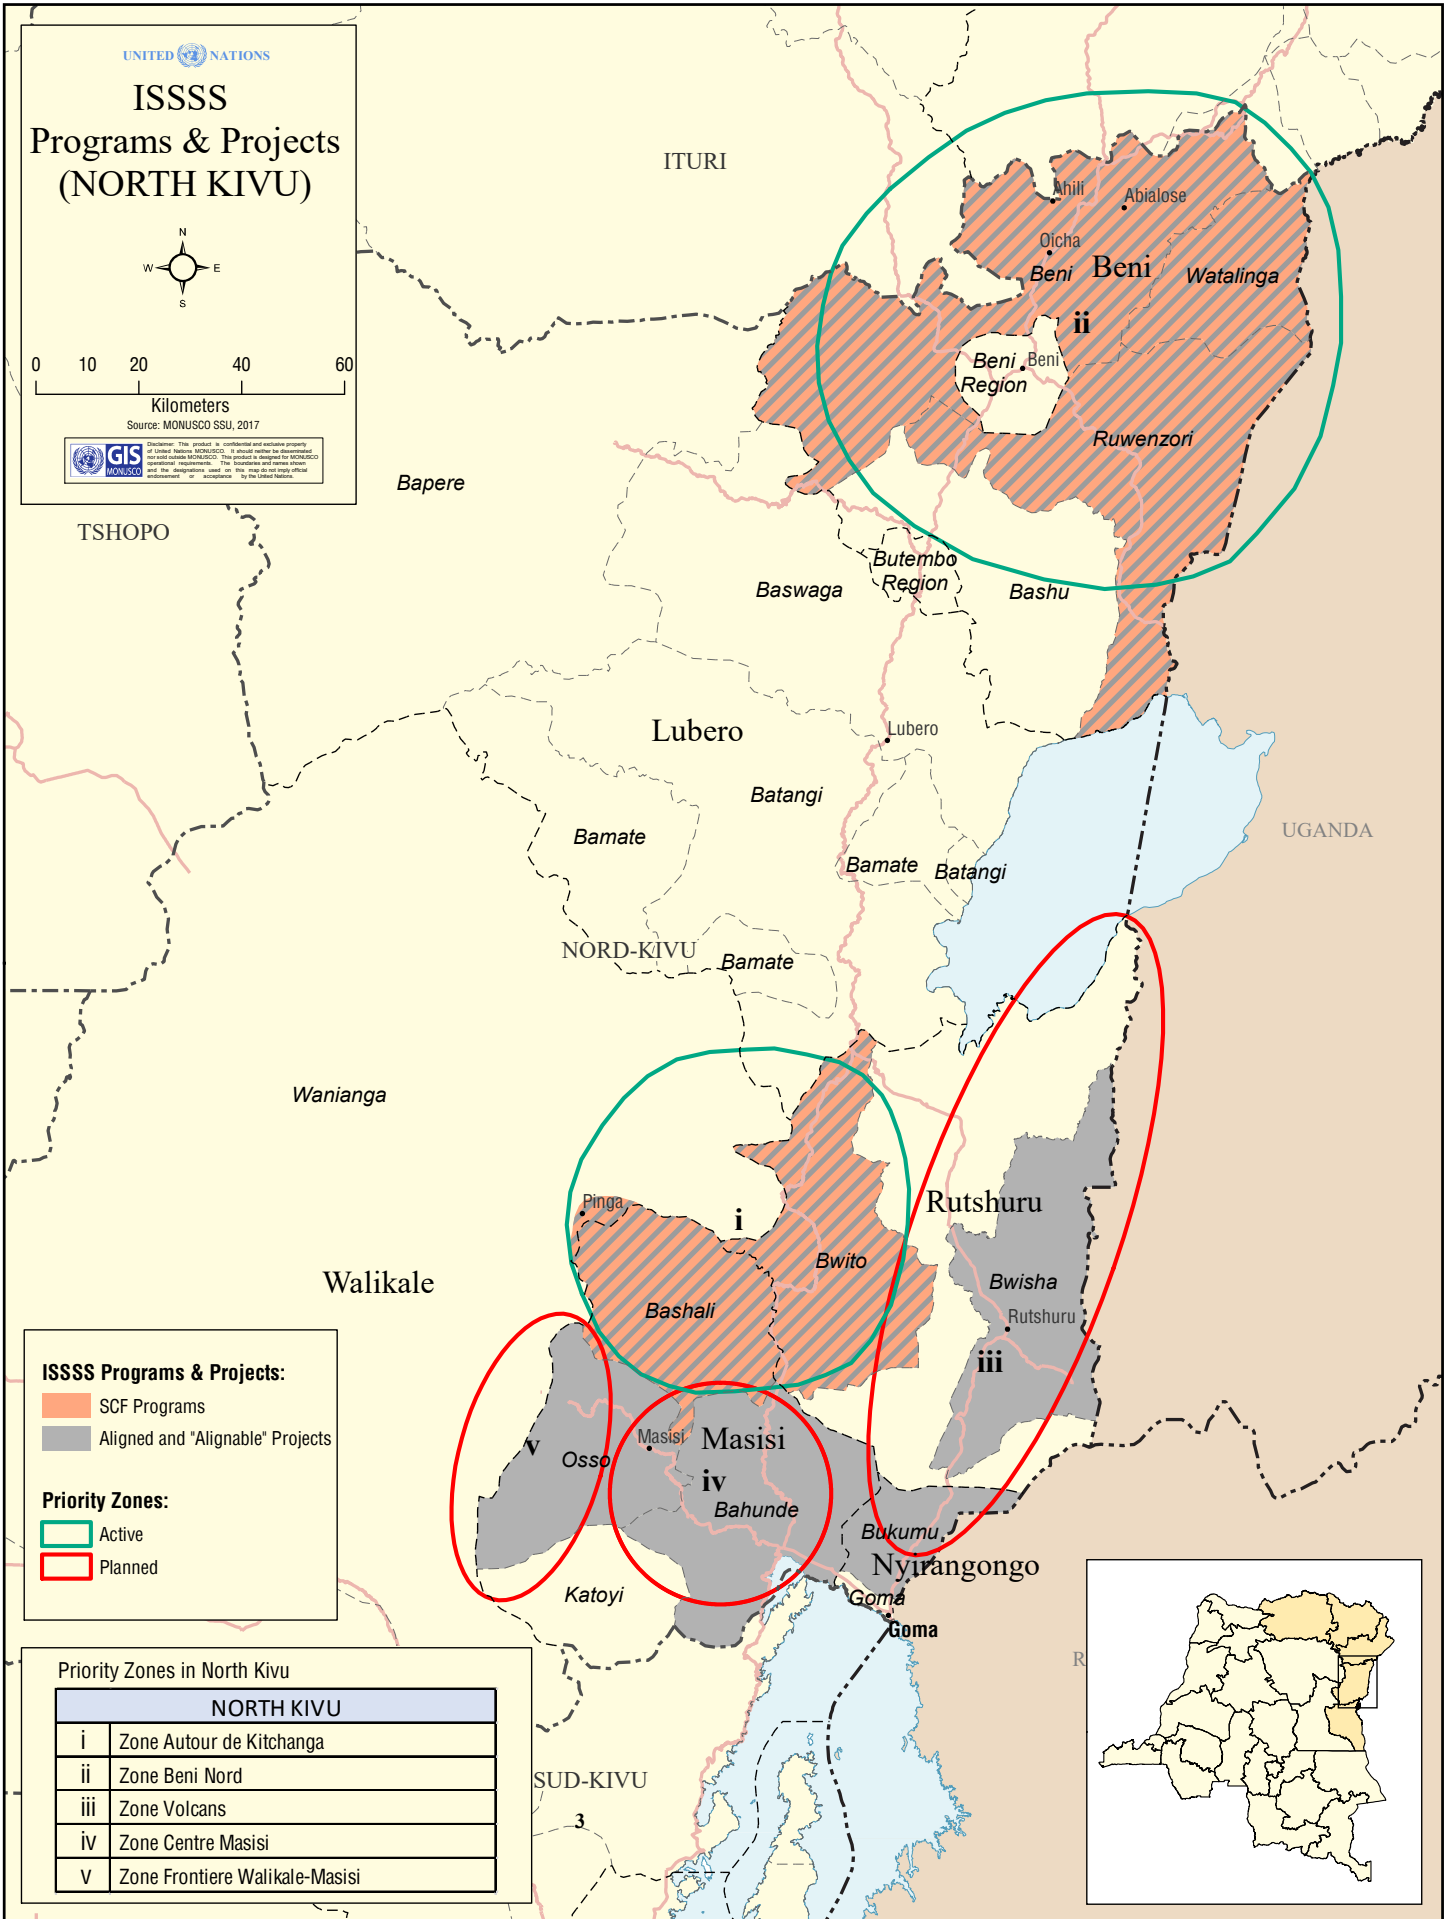

ISSSS Programs & Projects (NORTH KIVU)

Source: MONUSCO SSU, 2017

ISSSS Programs & Projects:

- SCF Programs
- Aligned and "Alignable" Projects

Priority Zones:

- Active
- Planned

Priority Zones in North Kivu

NORTH KIVU	
i	Zone Autour de Kitchanga
ii	Zone Beni Nord
iii	Zone Volcans
iv	Zone Centre Masisi
v	Zone Frontiere Walikale-Masisi